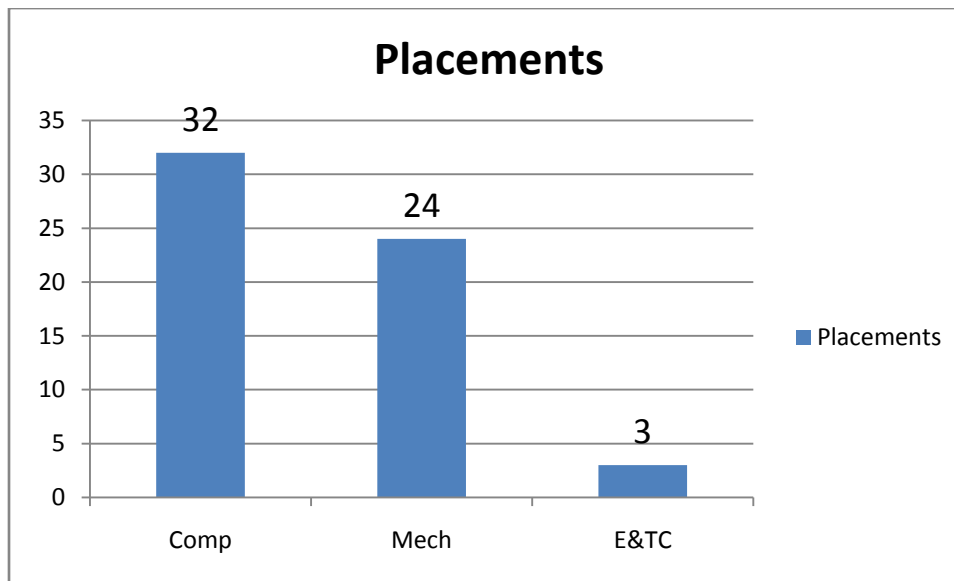

No. of E&TC Student Placed: 3

Total no. of student placed: - 59

Total no. of final year students: 302

No. of Opportunities provided to Students:-109

Percentage of placement: - 19.53%

"Techno - Social Excellence"
**Marathwada Mitramandal's
Institute of Technology (MMIT)**