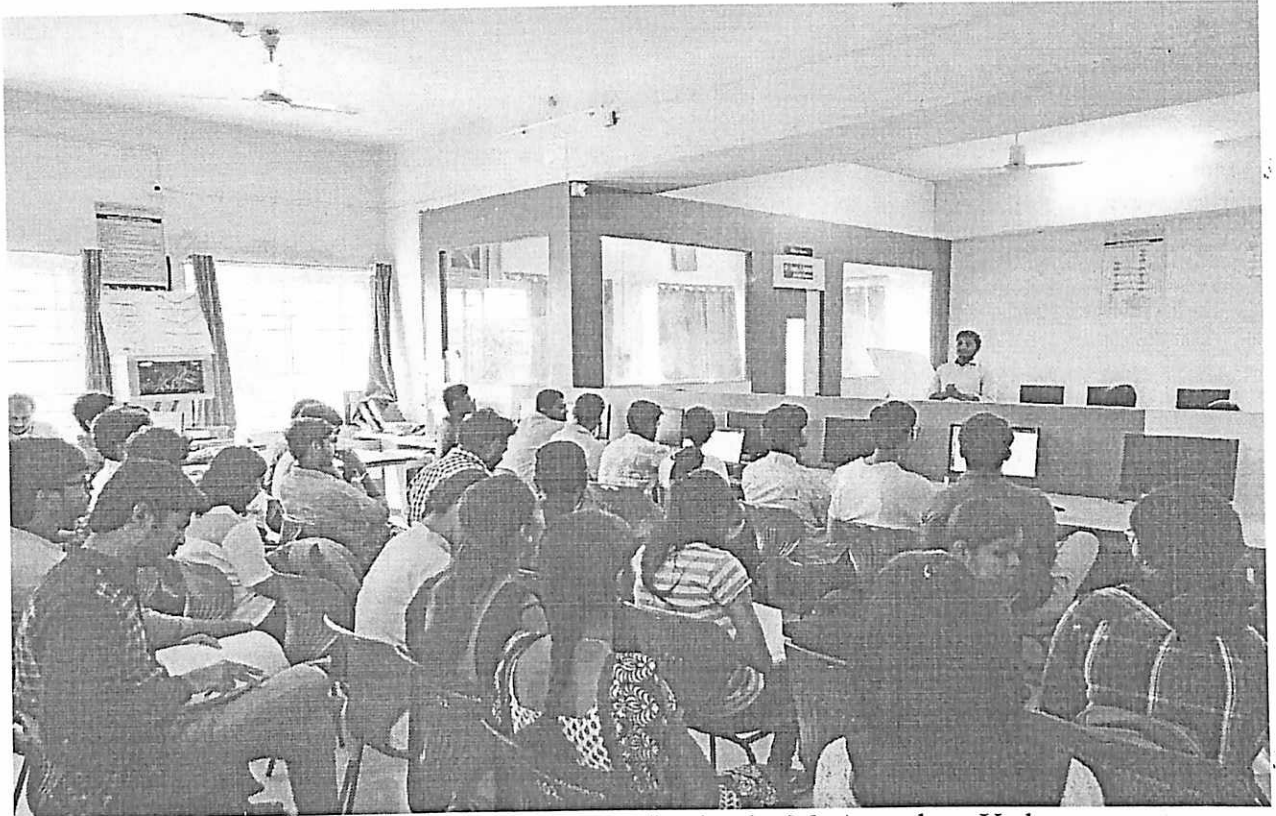

Introduction to Smart mobile Application by Mr.Amardeep Yadav.