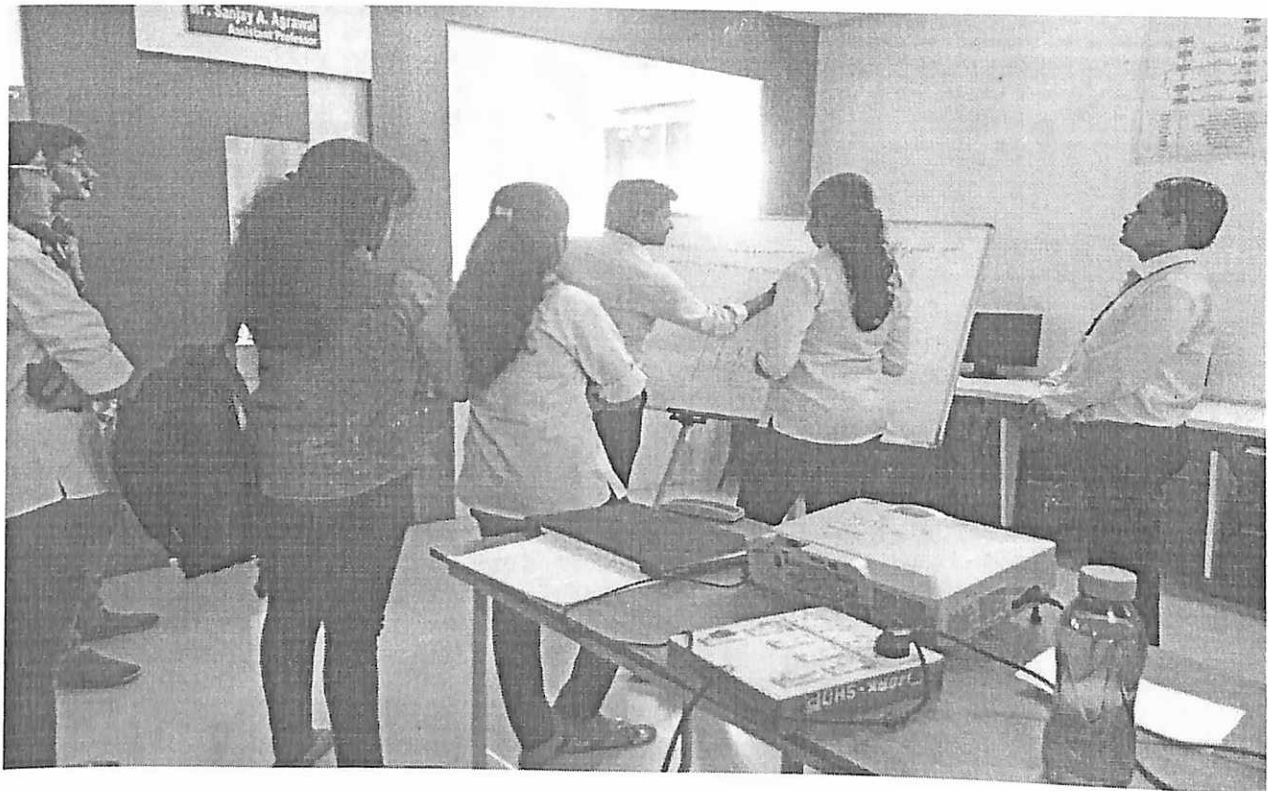

Date: 17/09/2018

NOTICE

All the students of BE Computer Engineering are hereby informed that we have arranged Hands-on Session is on "Laboratory Practice-II" by Mr.Amardeep Yadav,Sagitec Solution,Pune.

The details about Session:

## Session Details

**Subject:** Laboratory Practice-II (Pervasive & Ubiquitous Computing, Mobile Communication, DMW)

**Attendee:** 56 BE Computer Engineering Students

**Organized By:** Department of Computer Engineering, MMIT, Lohgaon-411 047

**Speech:** Mr.Amardeep Yadav, Sagitec Solution, Pune.

Session is started by felicitation of our guest Mr.Amardeep Yadav, Sagitec Solution, Pune.by HOD Computer Department. After that resource person shared the information about advance technologies in Android and approaches towards IT Industry application use in real word in added with group discussion.

### **Enclosure**

1. Attendance sheet
2. Sessions photos

Introduction to Smart mobile Application by Mr.Amardeep Yadav.

Interaction with students

Question & Answer Session

Question & Answer Session

Marathwada Mitra Mandal's  
INSTITUTE OF TECHNOLOGY (MMIT)  
Lohgaon, Pune-411047.