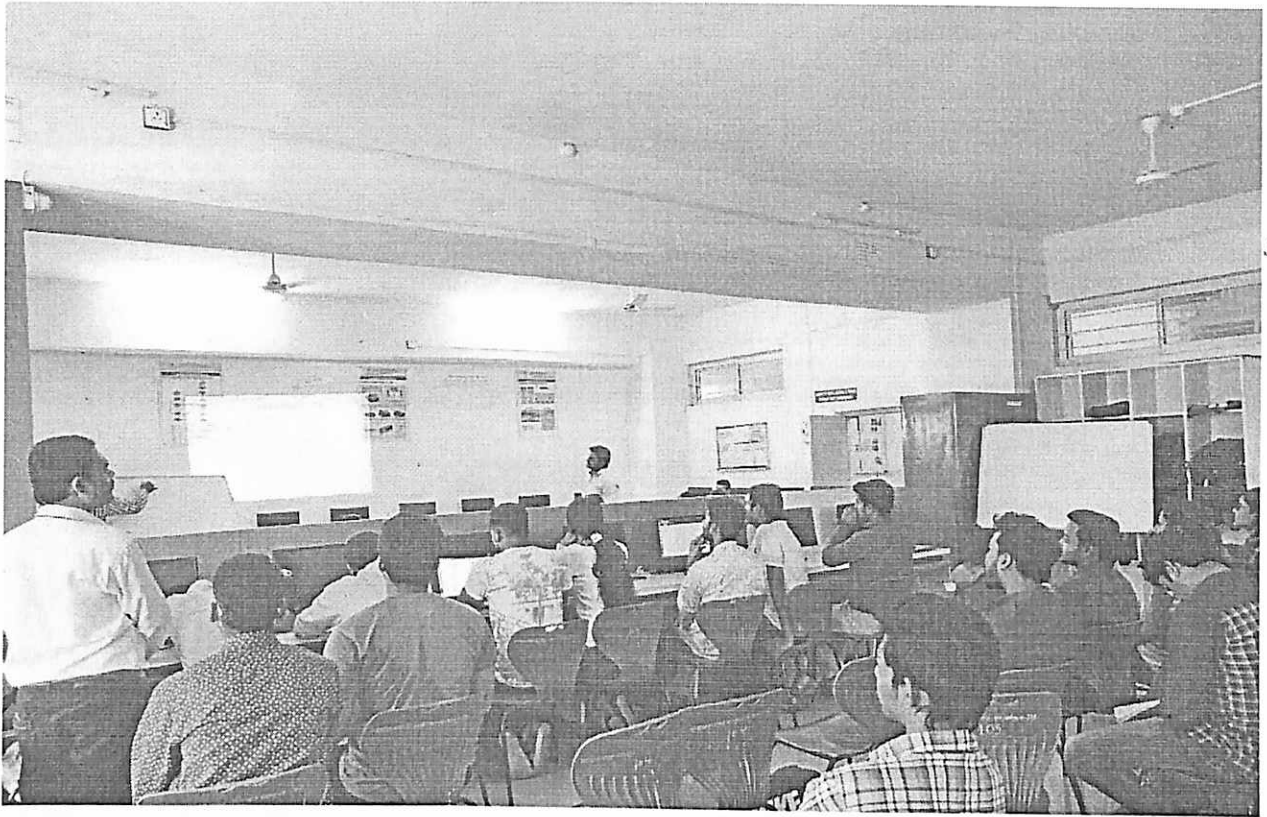

Date: 17/09/2018

NOTICE

All the students of BE Computer Engineering are hereby informed that we have arranged Hands-on Session is on "Laboratory Practice-II" by Mr.Amardeep Yadav,Sagitec Solution,Pune.

The details about Session:

### **Enclosure**

1. Attendance sheet
2. Sessions photos

Introduction to Smart mobile Application by Mr.Amardeep Yadav.

Interaction with students

Question & Answer Session

Question & Answer Session

Marathwada Mitra Mandal's  
INSTITUTE OF TECHNOLOGY (MMIT)  
Lohgaon, Pune-411047.