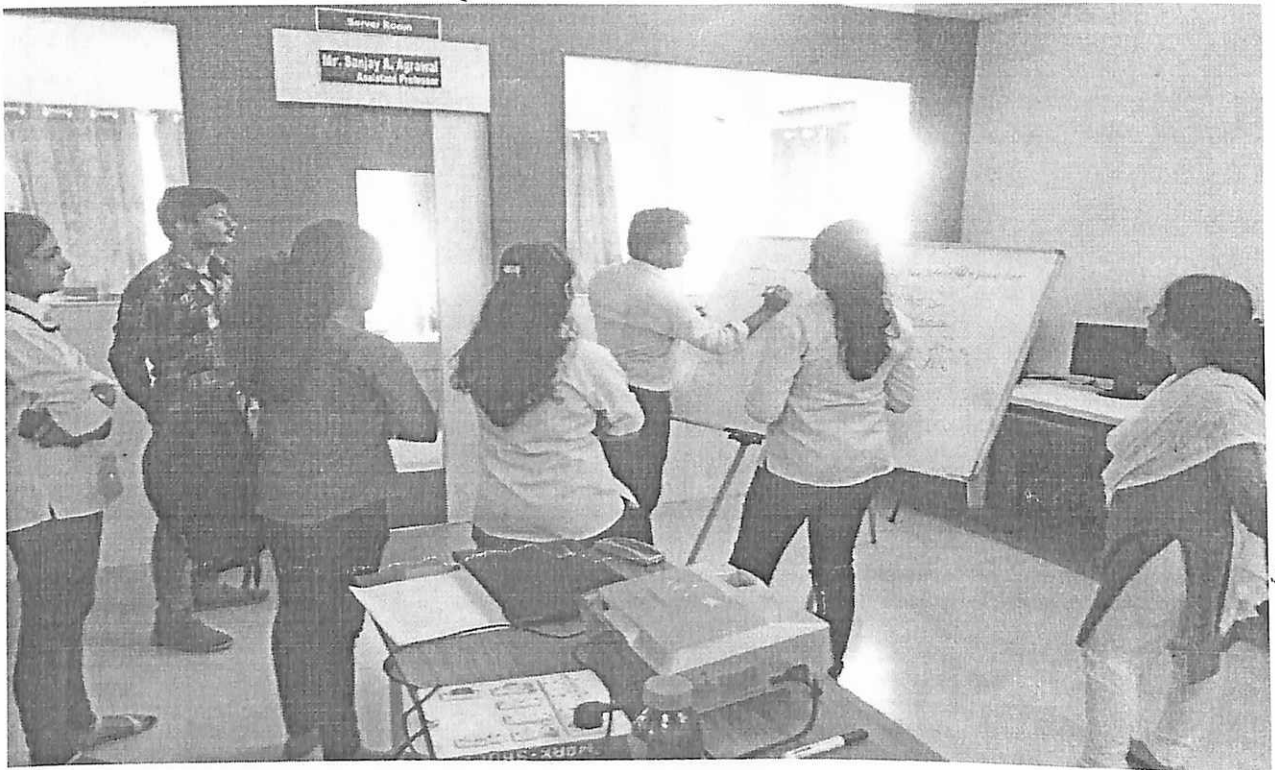

Date: 17/09/2018

NOTICE

All the students of BE Computer Engineering are hereby informed that we have arranged Hands-on Session is on "Laboratory Practice-II" by Mr.Amardeep Yadav,Sagitec Solution,Pune.

The details about Session:

### **Enclosure**

1. Attendance sheet
2. Sessions photos

Introduction to Smart mobile Application by Mr.Amardeep Yadav.

Interaction with students

Question & Answer Session

Question & Answer Session

Marathwada Mitra Mandal's  
INSTITUTE OF TECHNOLOGY (MMIT)  
Lohgaon, Pune-411047.